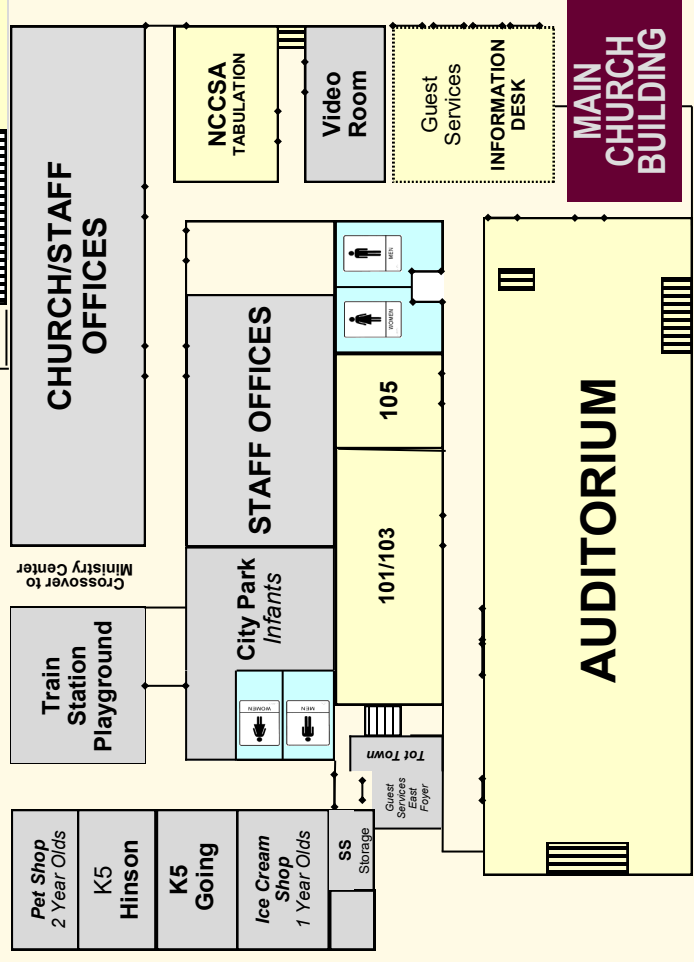

FAITH CHRISTIAN ACADEMY CAMPUS MAP

Kitchen

**Lunchroom
Pre-Ordered
Meals**

UPSTAIRS GYM BUILDING

**Gym—Downstairs
Art & Concessions**