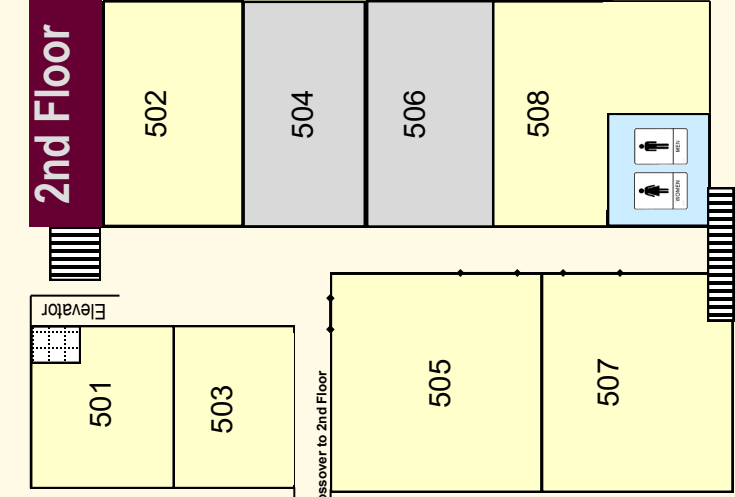

# FAITH CHRISTIAN ACADEMY CAMPUS MAP

**Kitchen**

**Lunchroom  
Pre-Ordered  
Meals**

UPSTAIRS GYM BUILDING

**Gym—Downstairs  
Art & Concessions**

Bus  
Parking

Competition  
Parking

Competition  
Parking