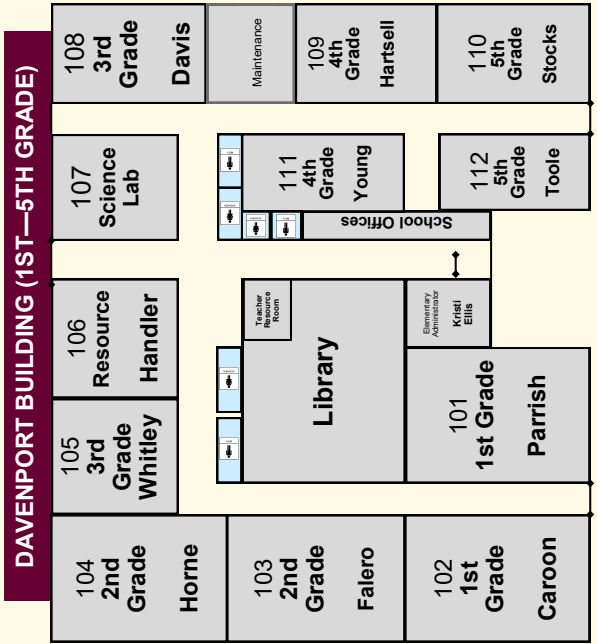

FAITH CHRISTIAN ACADEMY CAMPUS MAP

Kitchen

**Lunchroom
Pre-Ordered
Meals**

UPSTAIRS GYM BUILDING

**Gym—Downstairs
Art & Concessions**